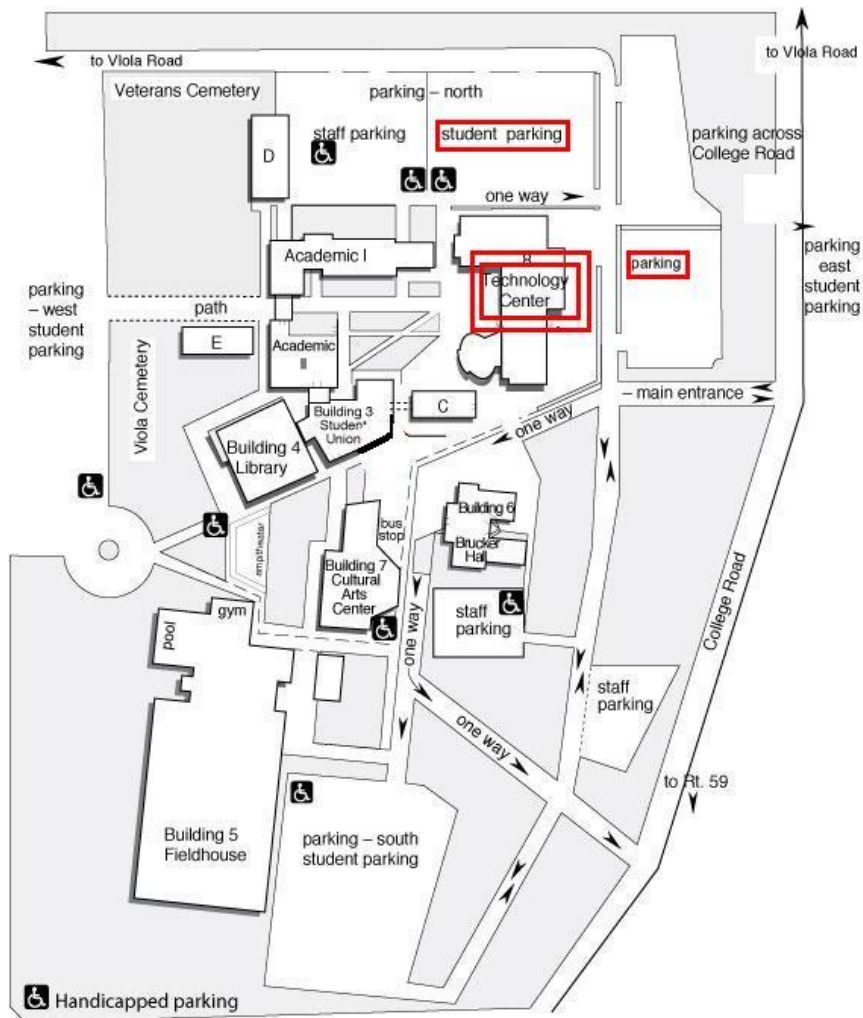

IMPORTANT: This Memory Shock presentation will be video-taped. Limited seating out of camera range will be available for those requesting it when registering. Seating is limited to adults (unless RCC student).

## Getting to RCC

**From:** Tappan Zee Bridge, Nyack, Hillburn, Slootsburg, Ulster, Sullivan, Orange County

**Driving on:** NY State Thruway...Leave at Exit 14B (Airmont). Turn on Airmont Road (right if coming from south and left if coming from north) which becomes Highview Road. Turn left at 4th stop-light, onto College Road. Follow College Road and turn left onto Campus at main entrance.

**From:** Palisades Interstate Parkway

**Driving on:** Palisades Interstate Parkway....Leave at Exit 9 (NY State Thruway est (toward Albany)). Leave Thruway at Exit 14B (Airmont Road) and follow directions as described above.

**From:** New Jersey

**Driving on:** Garden State Parkway....Go west (toward Albany) on NY State Thruway. Leave at Exit 14B (Airmont Road) and follow directions described above.

**Memory Shock 888-225-3489**